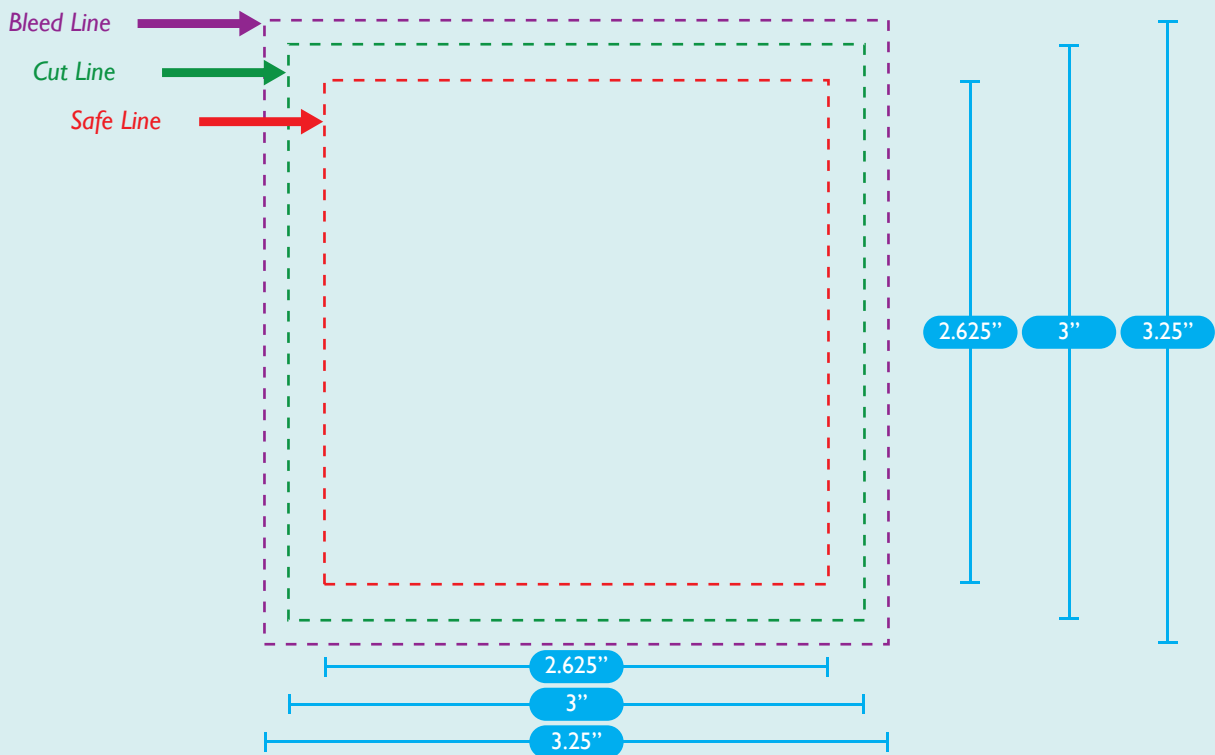

Adhesive Sticky 3x3 50 Sheet Notepad Artwork Template

Item#: C-0006

Imprint Area(s):

- **Safe Line:** 2.625"w x 2.625"h
- **Cut Line:** 3"w x 3"h
- **Bleed Line:** 3.25"w x 3.25"h

Template guides are shown at 100%

Please make sure to place all art within the imprint area

Production Time:

6 Business Days from time of approval

Imprint Color Options:

For this item, you can print in full color

Additional Information:

- **Safe Line:** where all important text and images should be placed.
- **Cut Line:** where the item is cut.
- **Bleed Line:** where art should extend to print to the edge of the item. This section will be cut off.

Please Note: This template is only a tool to help you set up your artwork. A full proof will be provided by our art department whether or not you use this template.

General Information:

- All text should be above a size of 6pt and all lines should have at least a thickness of 1pt to ensure proper printing (disregarding this may result in the artwork filling in or breaking up on the final product).
- When submitting vector art (eg: AI, EPS, PDF), please be sure to convert all fonts to “curves” or “outlines” and embed any images that you may have placed into them before submitting it to us.
- When submitting bitmap images (eg: JPG, TIF, GIF, PNG, BMP, PDF, PSD, etc.) please be sure to send images that are print quality (300dpi or above) at the size that they will be printed.
- Please convert all CorelDraw files to PDF or EPS before sending them to us.
- Please feel free to contact us for any assistance you may need via phone (877-787-4564) or email (art@rushking.com).