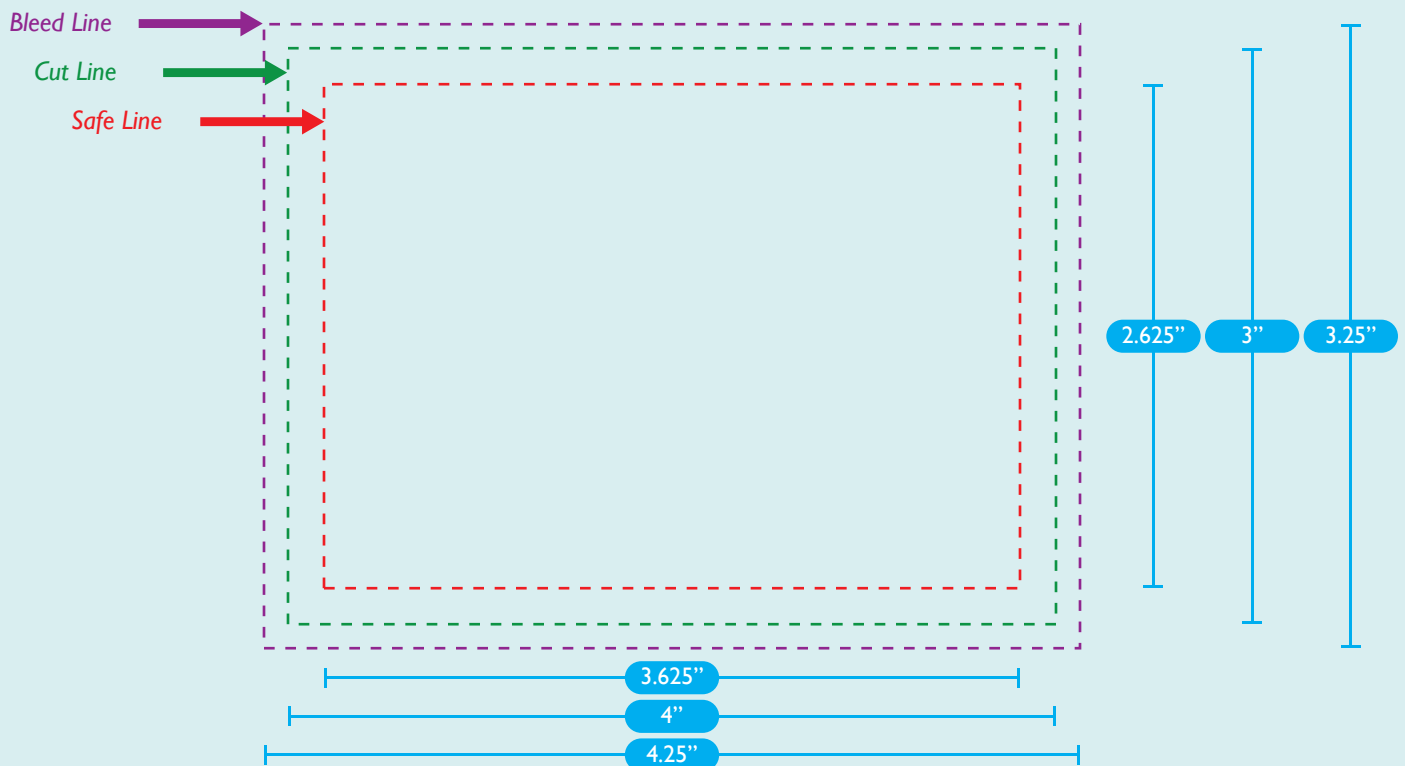

General Information:

- All text should be above a size of 6pt and all lines should have at least a thickness of 1pt to ensure proper printing (disregarding this may result in the artwork filling in or breaking up on the final product).
- When submitting vector art (eg: AI, EPS, PDF), please be sure to convert all fonts to "curves" or "outlines" and embed any images that you may have placed into them before submitting it to us.
- When submitting bitmap images (eg: JPG, TIF, GIF, PNG, BMP, PDF, PSD, etc.) please be sure to send images that are print quality (300dpi or above) at the size that they will be printed.
- Please convert all CorelDraw files to PDF or EPS before sending them to us.
- Please feel free to contact us for any assistance you may need via phone (877-787-4564) or email (art@rushking.com).